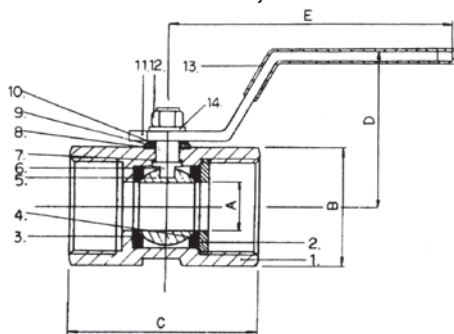

Compact Barstock Reduced Bore Ball Valve

Features

- Pressure rating 1000 psi non-shock for water, oil and gas
- Temperature range -29°C to 232°C
- Glass reinforced P.T.F.E. seals and seats
- Stainless steel handle, plastic insulated
- 100% factory tested air underwater in open and closed position
- Hydrostatic test pressure 1500 psi
- Female/female thread - BSP.T, BSP.P, NPT
- Figure 101A : AISI 316 Stainless steel
- Figure 101C : S45C Carbon steel

Size	A	B	C	D
8	10	60	51	108
10	10	60	51	108
15	10	60	52	108
20	13	67	55	118
25	17	76	59	118
32	22	90	66	134
40	25	98	73	150
50	32	112	78	175

No	Part Name	Material	
		Fig. 101A	Fig. 101C
1	Body	AISI 316	S45C
2	Ball	AISI 316	AISI 304
3	Stem	AISI 316	AISI 304
4	Seal/Seat	P.T.F.E	P.T.F.E
5	Gland ring	AISI 316	AISI 304
6	Handle	SS41/304/316	SS41/304/316
7	Retainer	AISI 316	S45C
8	Nut	SS41/304	SS41/304
9	Ring	AISI 316	S45C
10	Washer	SS41/304	SS41/304

1 PC BALL VALVE

Type 111A

Stainless Steel reduced bore, 1000 WOG screwed ends

Features

- Pressure rating 1000 psi non-shock for water, oil and gas
- Temperature range 0°C to 204.4°C (0°F - 400°F)
- Glass reinforced P.T.F.E. seals and seats
- Stainless steel handle, plastic insulated
- 100% factory tested air underwater in open and closed position
- Female/female thread - BSP.T, BSP.P, NPT
- Can be applied in Chemical and Petrochemical Industries, Food Industries, Pharmaceutical Industries, Steam Power Plant.

Size		A	B	C	D	E
mm	inch	mm	mm	mm	mm	mm
8	1/4	4.6	17.1	38.7	27.2	58.0
10	3/8	7.0	20.7	44.2	29.0	78.0
15	1/2	9.0	24.8	55.6	36.5	85.0
20	3/4	12.5	31.4	62.1	39.8	85.0
25	1	16.0	38.2	68.9	49.1	100.0
32	1.1/4	20.0	47.0	78.2	53.5	100.0
40	1.1/2	24.5	53.0	86.0	61.5	125.0
50	2	32.0	65.2	102.7	67.6	125.0