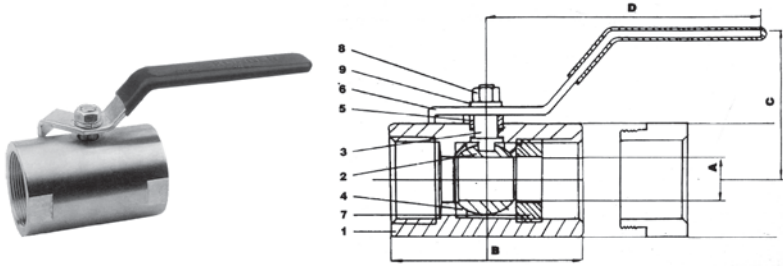

Compact Barstock Reduced Bore Ball Valve

Features

- Pressure rating 1000 psi non-shock for water, oil and gas
- Temperature range -29°C to 232°C
- Glass reinforced P.T.F.E. seals and seats
- Stainless steel handle, plastic insulated
- 100% factory tested air underwater in open and closed position
- Hydrostatic test pressure 1500 psi
- Female/female thread - BSP.T, BSP.P, NPT
- Figure 101A : AISI 316 Stainless steel
- Figure 101C : S45C Carbon steel

Size	A	B	C	D
8	10	60	51	108
10	10	60	51	108
15	10	60	52	108
20	13	67	55	118
25	17	76	59	118
32	22	90	66	134
40	25	98	73	150
50	32	112	78	175

No	Part Name	Material	
		Fig. 101A	Fig. 101C
1	Body	AISI 316	S45C
2	Ball	AISI 316	AISI 304
3	Stem	AISI 316	AISI 304
4	Seal/Seat	P.T.F.E	P.T.F.E
5	Gland ring	AISI 316	AISI 304
6	Handle	SS41/304/316	SS41/304/316
7	Retainer	AISI 316	S45C
8	Nut	SS41/304	SS41/304
9	Ring	AISI 316	S45C
10	Washer	SS41/304	SS41/304

1 PC BALL VALVE

Type 111A

Stainless Steel reduced bore, 1000 WOG screwed ends

Features

- Pressure rating 1000 psi non-shock for water, oil and gas
- Temperature range 0°C to 204.4°C (0°F - 400°F)
- Glass reinforced P.T.F.E. seals and seats
- Stainless steel handle, plastic insulated
- 100% factory tested air underwater in open and closed position
- Female/female thread - BSP.T, BSP.P, NPT
- Can be applied in Chemical and Petrochemical Industries, Food Industries, Pharmaceutical Industries, Steam Power Plant.